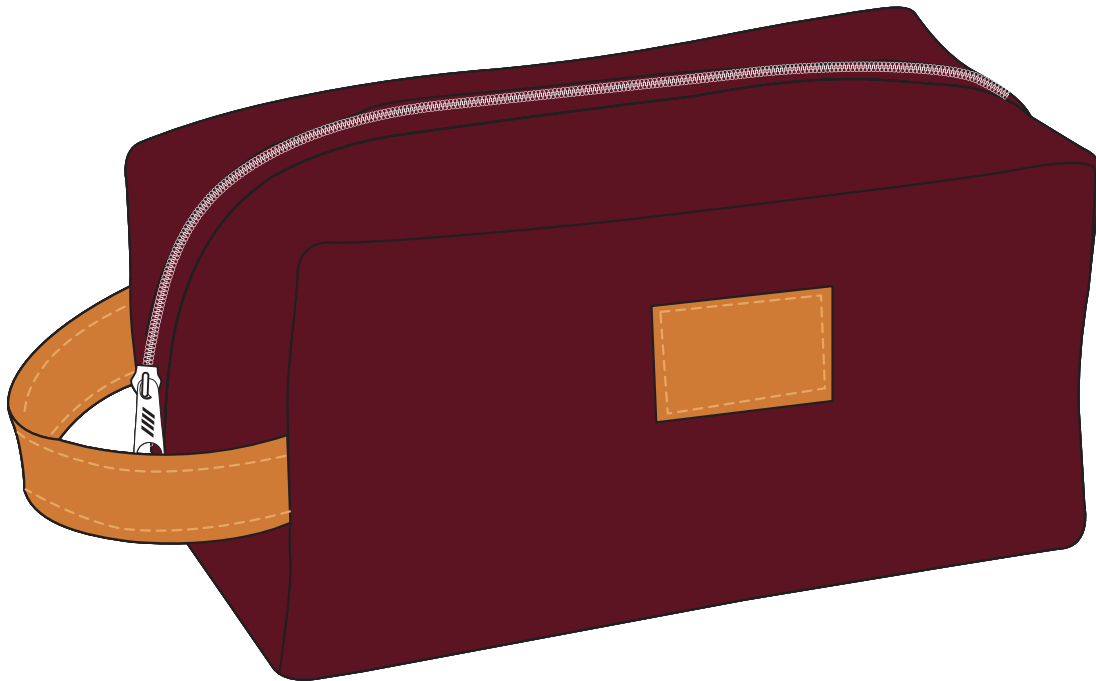

STANDARD SILK-SCREEN

F.P.O.

**COMPOSITE
NOT ACTUAL SIZE**

Dashed Line For Imprint Area Only, Will Not Print.

1" 0.5" 0"	Artist/Date: Order #: Ship Date: Imprint Color: Item Color:	Item # : 9417 Imprint Size : 1.5" W x 0.75" H Imprint Type : Silk-Screen Colors	Proofing:
------------------	---	---	-----------